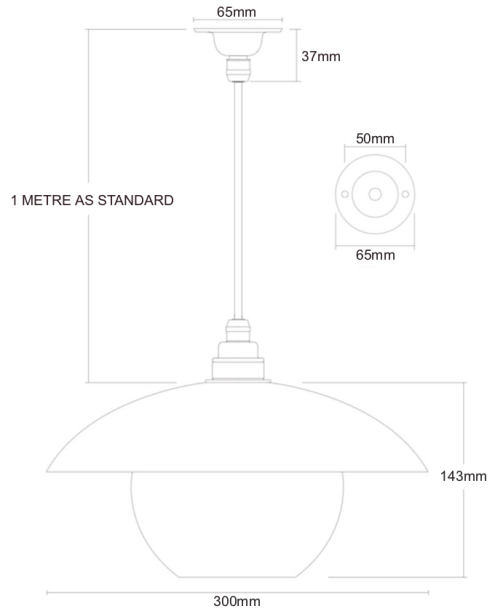

LEVERINT

LIGHTING

EALING PENDANT V2

Product Code PL024

PRODUCT SPECIFICATIONS

CATEGORY

Pendants

FINISH OPTIONS

Please visit our options page : <https://www.leverint.co.uk/options>

MATERIALS

Plated metalwork
Hand-blown glass
Fabric sleeved cable

PRODUCT WEIGHT

Approximately 1.13kg

CABLE LENGTH

Our pendants come with a standard 1 metre feed.
Please enquire if a longer length is required.