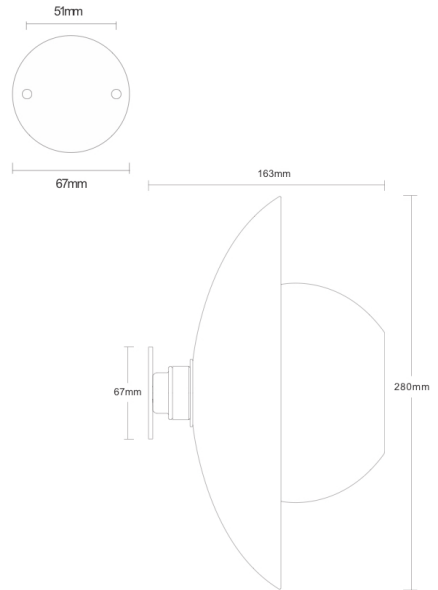

LEVERINT

LIGHTING

BEXLEY FLUSH MOUNT V1, LARGE

Product Code FM024

PRODUCT SPECIFICATIONS

CATEGORY

Surface Mounts

FINISH OPTIONS

Please visit our options page: www.leverint.co.uk/options

MATERIALS

Plated metalwork
Hand-blown glass

PRODUCT WEIGHT

Approximately 0.4kg

CABLE LENGTH

N/A

LAMP TYPE