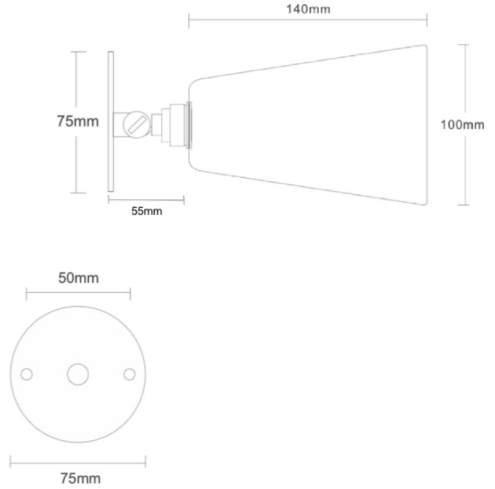

LEVERINT

LIGHTING

CAMDEN ADJUSTABLE WALL LIGHT, MINI

Product Code AWL051

PRODUCT SPECIFICATIONS

CATEGORY

Wall Lights

FINISH OPTIONS

Please visit our options page: www.leverint.co.uk/options

MATERIALS

Plated metalwork
Hand-blown glass

PRODUCT WEIGHT

Approximately 0.4kg

CABLE LENGTH

N/A

LAMP TYPE