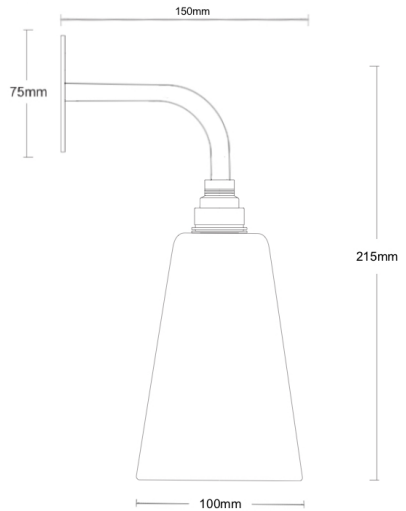

LEVERINT

LIGHTING

CAMDEN WALL LIGHT, MINI

Product Code WL051

PRODUCT SPECIFICATIONS

CATEGORY

Wall Lights

FINISH OPTIONS

Please visit our options page: www.leverint.co.uk/options

MATERIALS

Plated metalwork
Hand-blown glass

PRODUCT WEIGHT

Approximately 0.4kg

CABLE LENGTH

N/A

LAMP TYPE