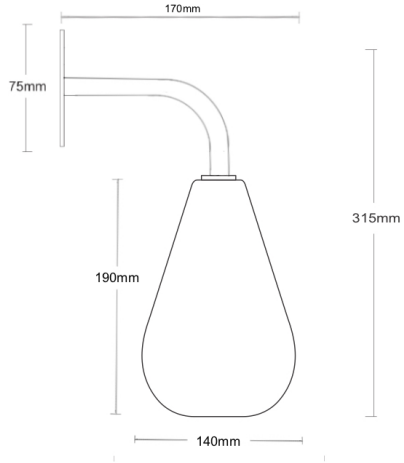

## KINGSTON SEALED WALL LIGHT, SMALL

Product Code SWL132