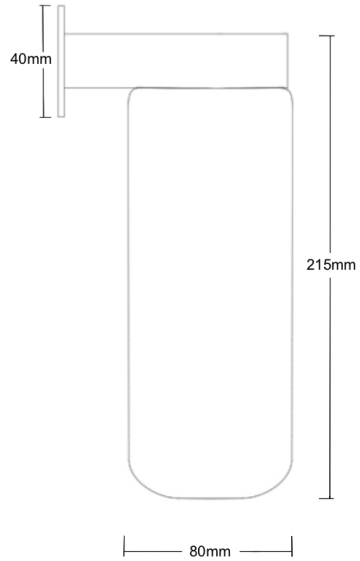

LEVERINT

LIGHTING

PICCADILLY DECO WALL LIGHT

Product Code DWL177

PRODUCT SPECIFICATIONS

CATEGORY

Wall Lights

FINISH OPTIONS

Please visit our options page: www.leverint.co.uk/options

MATERIALS

Plated metalwork
Hand-blown glass

PRODUCT WEIGHT

Approximately 1.9kg

CABLE LENGTH

N/A

LAMP TYPE