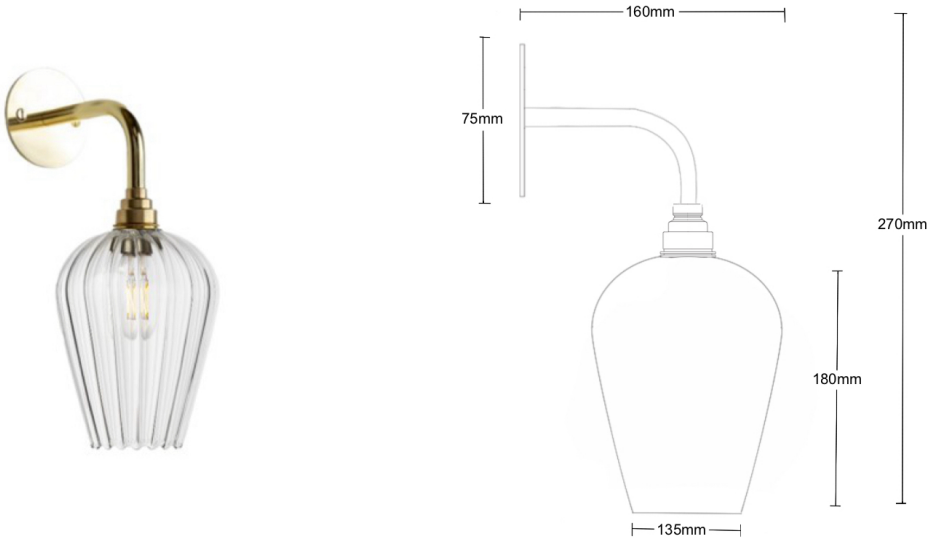

## WATERLOO WALL LIGHT

Product Code WL232