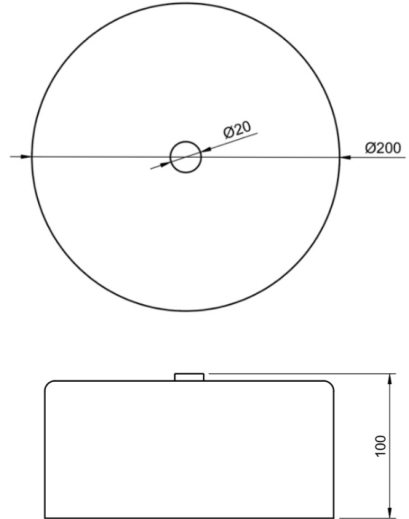

LEVERINT

LIGHTING

TEMPLE FLUSH MOUNT

Product Code SFM213

PRODUCT SPECIFICATIONS

CATEGORY

Wall light / Flush mount

FINISH OPTIONS

Please visit our options page: <https://www.leverint.co.uk/options>

MATERIALS

Plated metalwork
Hand-blown glass

PRODUCT WEIGHT

Approximately 1kg

LAMP TYPE

UK/EU
2 x E14 LED Candle bulb

ENERGY EFFICIENCY